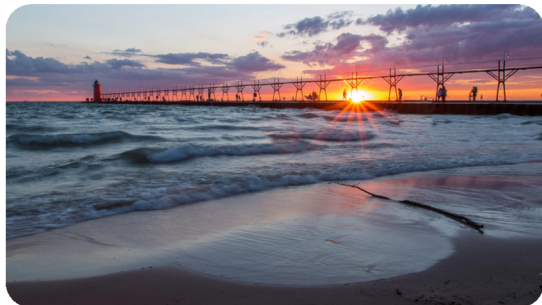

Su Casa Restaurante - South Haven, Michigan

Su Casa Restaurante is a family-owned restaurant in downtown South Haven, Michigan, serving authentic Mexican cuisine made with fresh, high-quality ingredients. Our menu is rich in flavors and textures, featuring traditional dishes alongside an extensive selection of tequilas, locally crafted beers, and signature cocktails like Margaritas, Piña Coladas, and Sangrias. "Su Casa" means "Your Home," and we welcome everyone with warm hospitality. South Haven comes alive in the summer with music festivals, art fairs, auto shows, and community events, providing plenty of opportunities for cultural exchange. Students working with us will experience American culture firsthand while engaging with locals in a vibrant, welcoming environment.